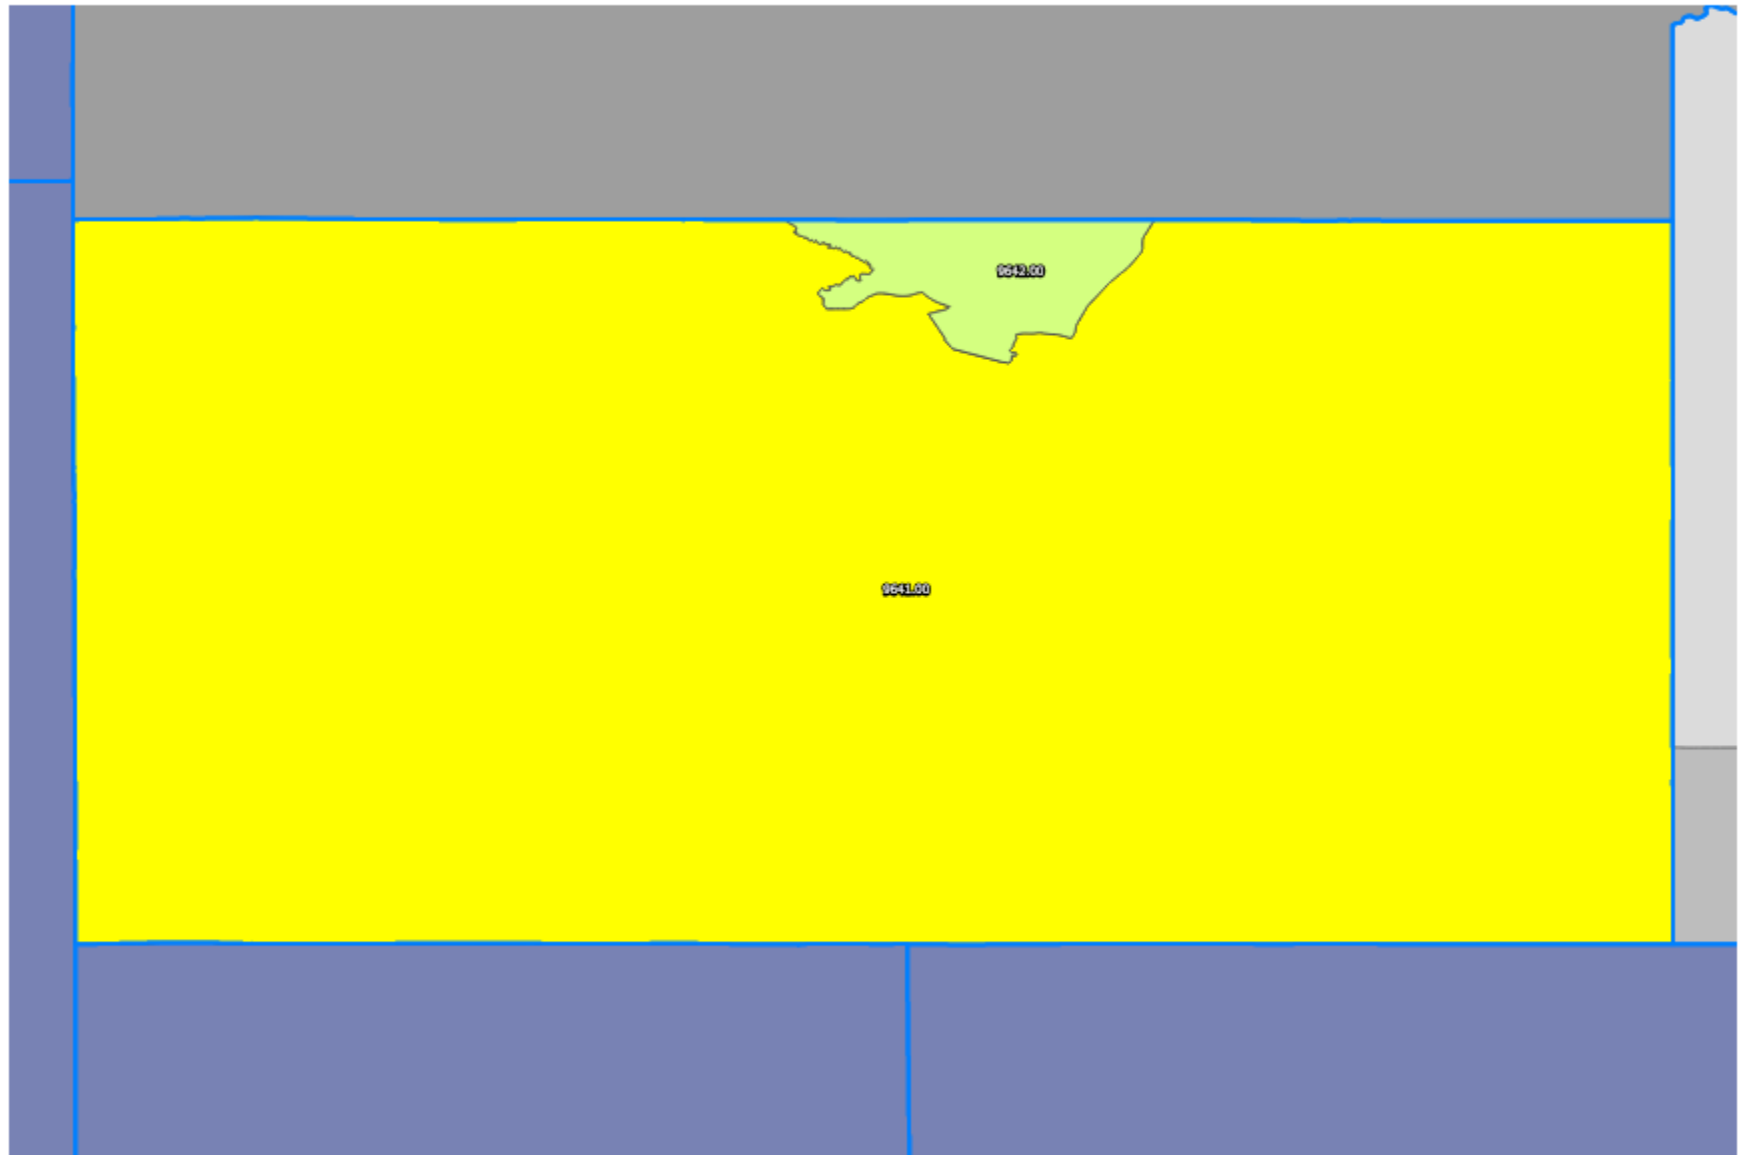

Fall River County, South Dakota 2025

Map Legend

-  Cities > 499,999
-  Cities 200,000-499,999
-  Cities 100,000-199,999
-  Counties
-  States

Census Tracts (Inside) - Tract Income ...

-  0 - Income Not Available
-  1 - Low Income
-  2 - Moderate Income
-  3 - Middle Income
-  4 - Upper Income

Census Tracts (Outside) - Tract Income ...

-  0 - Income Not Available
-  1 - Low Income
-  2 - Moderate Income
-  3 - Middle Income
-  4 - Upper Income